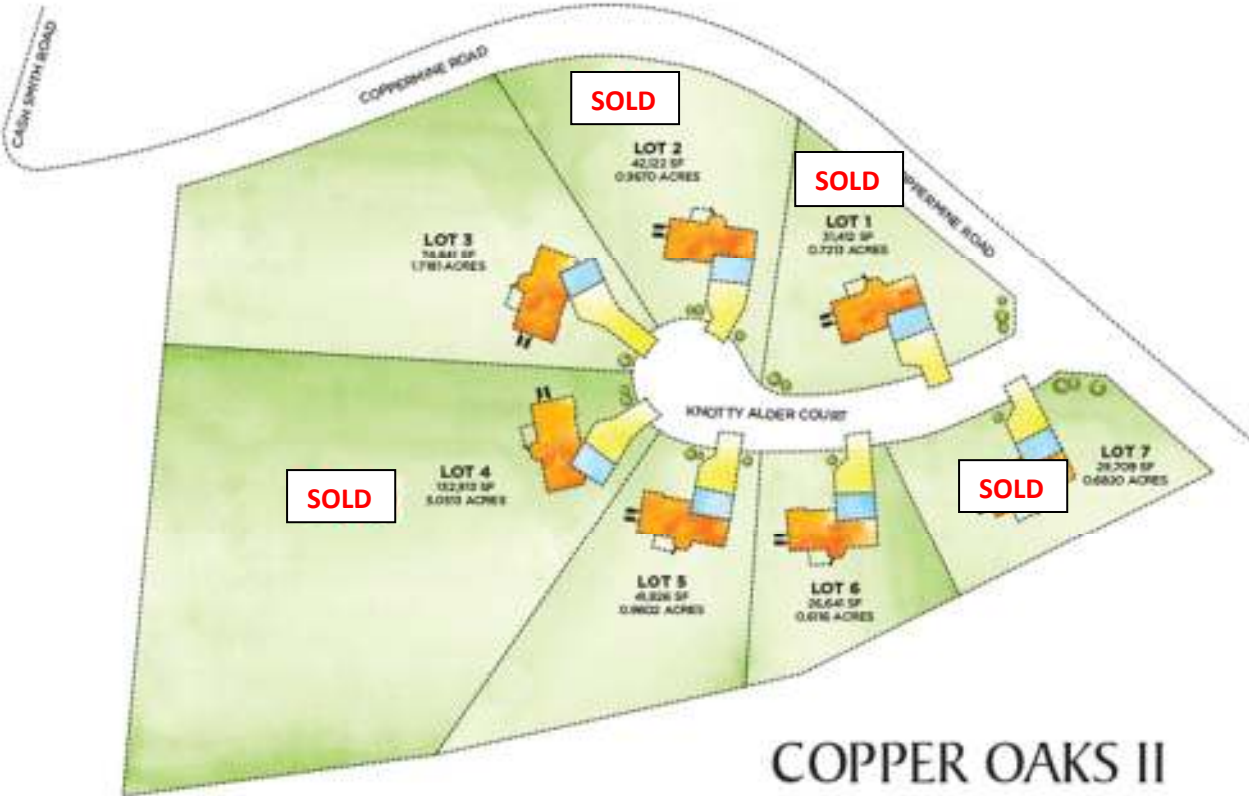

SITE PLAN

Lot #	Knotty Alder Court Address	Acreage	Price / Lot Premium
3	254	1.781	\$20,000
5	255	.9602	\$10,000
6	253	.6116	

Lancaster Craftsmen Builders Inc.

Charles Jenkins, 301-514-7811

charles@lancasterbuilders.com